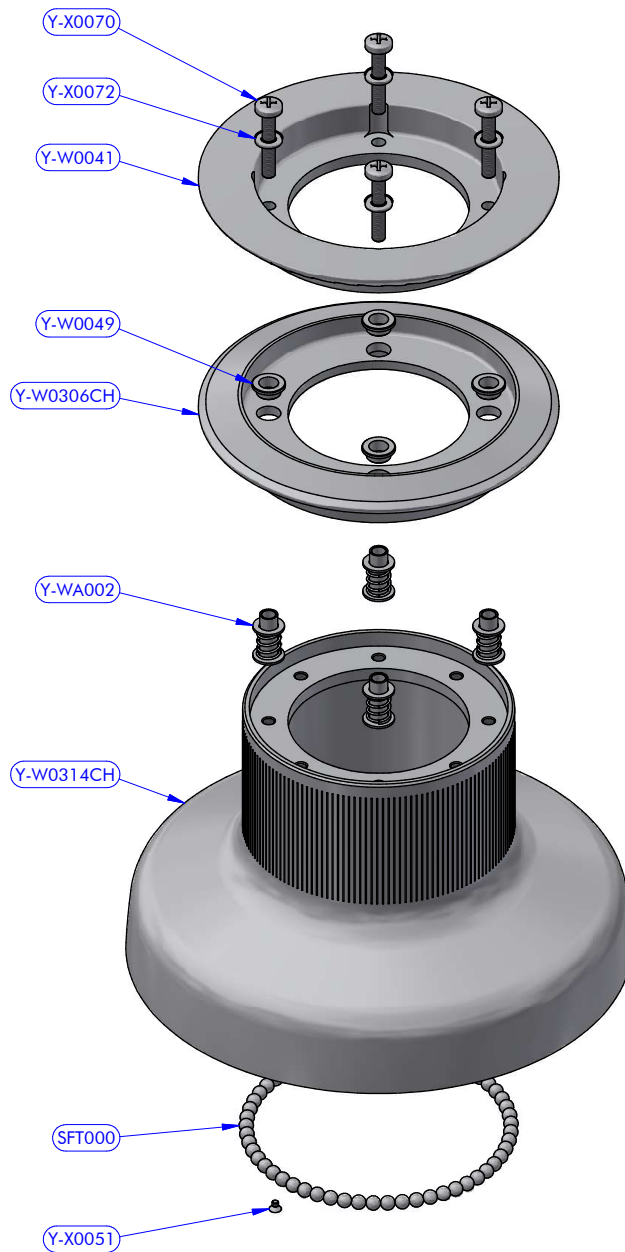

PART LIST			
CODE	DESCRIPTION	MATERIAL	Q.TY
Y-W0006	Upper ring washer	Plastic	1
Y-W0017	Stripper	Plastic	1
Y-W0143	ST plug	Plastic	6
Y-W0158	Skirt	Aluminium	1
Y-W0296CH	Self-tailing arm	Chromed brass	1
Y-W0301CH	Upper disk	Chromed brass	1
Y-W0721	Opening tool	S.Steel	1
Y-W1020	Cylinder pin	S.Steel	2
Y-W1328	Upper cap	S.Steel	1
Y-WA314	Main shaft assy	Various	1
Y-WA321	Base + Gears assy	Various	1
Y-WA324	Drum	Various	1
Y-X0057	Screw	S.Steel	1

Y-WA324 - PART LIST			
CODE	DESCRIPTION	MATERIAL	Q.TY
SFT000	Torlon ball	Torlon	57
Y-W0041	ST central disk	Aluminium	1
Y-W0049	ST disk bush	Plastic	4
Y-W0306CH	ST lower disk	Chromed brass	1
Y-W0314CH	Drum	Chromed brass	1
Y-WA002	ST-spring assy	S.Steel	4
Y-X0051	Screw	S.Steel	1
Y-X0070	Screw	S.Steel	4
Y-X0072	S.Steel washer	S.Steel	4

Y-WA321 - PART LIST

CODE	DESCRIPTION	MATERIAL	Q.TY
B10637	Roller bearing	Plastic / S.Steel	2
Y-W0023	Bearing track	Plastic / S.Steel	1
Y-W1020	Cylinder pin	S.Steel	2
Y-W1033	S.Steel washer	S.Steel	4
Y-WA312	Base + Stem	Various	1
Y-WA318	Gears kit	Various	1
Y-WA319	Gears kit	Various	1
Y-X0069	Screw	S.Steel	4

Y-WA314 - PART LIST			
CODE	DESCRIPTION	MATERIAL	Q.TY
B4219	Roller bearing	Plastic / S.Steel	1
B4234	Roller bearing	Plastic / S.Steel	1
Y-W0101	Half-ring	Brass	2
Y-W0107	Pipe spacer	Plastic	1
Y-W0121	Main shaft	S.Steel	1
Y-W0132	S.Steel washer	S.Steel	1
Y-W0141	Pawl	S.Steel	2
Y-W0151	Shaft cap	Plastic	1
Y-W0230	Gear "A2"	Bronze	1
Y-X0060	Screw	S.Steel	1
Y-X0087	Torsion spring	S.Steel	2