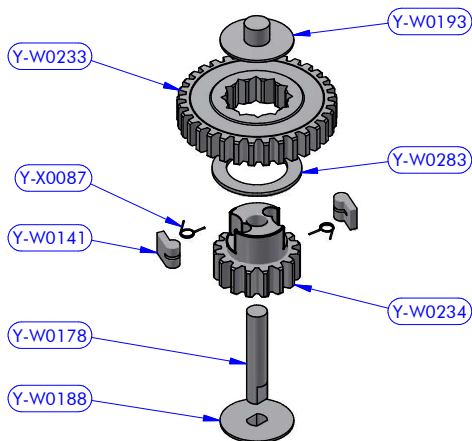

Y-WA324 - PART LIST			
CODE	DESCRIPTION	MATERIAL	Q.TY
SFT000	Torlon ball	Torlon	57
Y-W0041	ST central disk	Aluminium	1
Y-W0049	ST disk bush	Plastic	4
Y-W0306CH	ST lower disk	Chromed brass	1
Y-W0314CH	Drum	Chromed brass	1
Y-WA002	ST-spring assy	S.Steel	4
Y-X0051	Screw	S.Steel	1
Y-X0070	Screw	S.Steel	4
Y-X0072	S.Steel washer	S.Steel	4

Y-WA321 - PART LIST

CODE	DESCRIPTION	MATERIAL	Q.TY
B10637	Roller bearing	Plastic / S.Steel	2
Y-W0023	Bearing track	Plastic / S.Steel	1
Y-W1020	Cylinder pin	S.Steel	2
Y-W1033	S.Steel washer	S.Steel	4
Y-WA312	Base + Stem	Various	1
Y-WA318	Gears kit	Various	1
Y-WA319	Gears kit	Various	1
Y-X0069	Screw	S.Steel	4

Y-WA314 - PART LIST			
CODE	DESCRIPTION	MATERIAL	Q.TY
B4219	Roller bearing	Plastic / S.Steel	1
B4234	Roller bearing	Plastic / S.Steel	1
Y-W0101	Half-ring	Brass	2
Y-W0107	Pipe spacer	Plastic	1
Y-W0121	Main shaft	S.Steel	1
Y-W0132	S.Steel washer	S.Steel	1
Y-W0141	Pawl	S.Steel	2
Y-W0151	Shaft cap	Plastic	1
Y-W0230	Gear "A2"	Bronze	1
Y-X0060	Screw	S.Steel	1
Y-X0087	Torsion spring	S.Steel	2

Y-WA318 - PART LIST			
CODE	DESCRIPTION	MATERIAL	Q.TY
Y-W0130	Gear axis	S.Steel	1
Y-W0141	Pawl	S.Steel	3
Y-W0183	Gear upper washer	Plastic	1
Y-W0191	Gear lower washer	Plastic	1
Y-W0231	Gear "B1"	Bronze	1
Y-W0232	Gear "B2"	Bronze	1
Y-W0761	Gear ring	S.Steel	1
Y-X0052	Screw	S.Steel	3
Y-X0087	Torsion spring	S.Steel	3