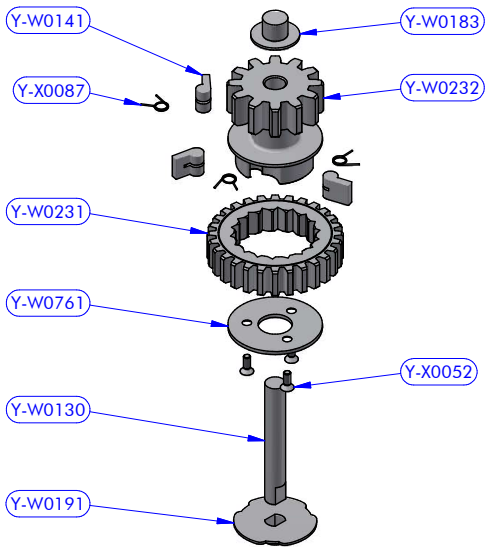

PART LIST			
CODE	DESCRIPTION	MATERIAL	Q.TY
Y-W0006	Upper ring washer	Plastic	1
Y-W0017	Stripper	Plastic	1
Y-W0143	ST plug	Plastic	6
Y-W0158	Skirt	Aluminium	1
Y-W0296CH	Self-tailing arm	Chromed brass	1
Y-W0301CH	Upper disk	Chromed brass	1
Y-W0721	Opening tool	S.Steel	1
Y-W1020	Cylinder pin	S.Steel	2
Y-W1328	Upper cap	S.Steel	1
Y-WA314	Main shaft assy	Various	1
Y-WA321	Base + Gears assy	Various	1
Y-WA324	Drum	Various	1
Y-X0057	Screw	S.Steel	1

Y-WA324 - PART LIST			
CODE	DESCRIPTION	MATERIAL	Q.TY
SFT000	Torlon ball	Torlon	57
Y-W0041	ST central disk	Aluminium	1
Y-W0049	ST disk bush	Plastic	4
Y-W0306CH	ST lower disk	Chromed brass	1
Y-W0314CH	Drum	Chromed brass	1
Y-WA002	ST-spring assy	S.Steel	4
Y-X0051	Screw	S.Steel	1
Y-X0070	Screw	S.Steel	4
Y-X0072	S.Steel washer	S.Steel	4

Y-WA321 - PART LIST

CODE	DESCRIPTION	MATERIAL	Q.TY
B10637	Roller bearing	Plastic / S.Steel	2
Y-W0023	Bearing track	Plastic / S.Steel	1
Y-W1020	Cylinder pin	S.Steel	2
Y-W1033	S.Steel washer	S.Steel	4
Y-WA312	Base + Stem	Various	1
Y-WA318	Gears kit	Various	1
Y-WA319	Gears kit	Various	1
Y-X0069	Screw	S.Steel	4

Y-WA314 - PART LIST			
CODE	DESCRIPTION	MATERIAL	Q.TY
B4219	Roller bearing	Plastic / S.Steel	1
B4234	Roller bearing	Plastic / S.Steel	1
Y-W0101	Half-ring	Brass	2
Y-W0107	Pipe spacer	Plastic	1
Y-W0121	Main shaft	S.Steel	1
Y-W0132	S.Steel washer	S.Steel	1
Y-W0141	Pawl	S.Steel	2
Y-W0151	Shaft cap	Plastic	1
Y-W0230	Gear "A2"	Bronze	1
Y-X0060	Screw	S.Steel	1
Y-X0087	Torsion spring	S.Steel	2