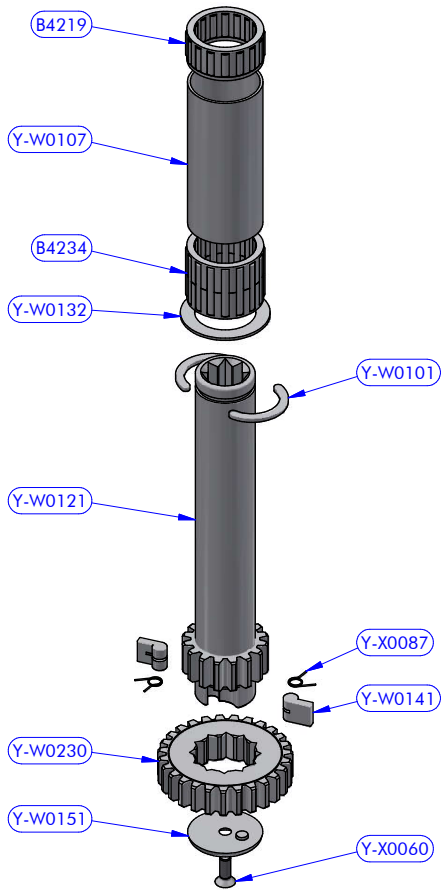

PART LIST			
CODE	DESCRIPTION	MATERIAL	Q.TY
Y-W0006	Upper ring washer	Plastic	1
Y-W0017	Stripper	Plastic	1
Y-W0143	ST plug	Plastic	6
Y-W0158	Skirt	Aluminium	1
Y-W0296CH	Self-tailing arm	Chromed brass	1
Y-W0301CH	Upper disk	Chromed brass	1
Y-W0721	Opening tool	S.Steel	1
Y-W1020	Cylinder pin	S.Steel	2
Y-W1328	Upper cap	S.Steel	1
Y-WA314	Main shaft assy	Various	1
Y-WA321	Base + Gears assy	Various	1
Y-WA324	Drum	Various	1
Y-X0057	Screw	S.Steel	1

Y-WA324 - PART LIST			
CODE	DESCRIPTION	MATERIAL	Q.TY
SFT000	Torlon ball	Torlon	57
Y-W0041	ST central disk	Aluminium	1
Y-W0049	ST disk bush	Plastic	4
Y-W0306CH	ST lower disk	Chromed brass	1
Y-W0314CH	Drum	Chromed brass	1
Y-WA002	ST-spring assy	S.Steel	4
Y-X0051	Screw	S.Steel	1
Y-X0070	Screw	S.Steel	4
Y-X0072	S.Steel washer	S.Steel	4

Y-WA321 - PART LIST

CODE	DESCRIPTION	MATERIAL	Q.TY
B10637	Roller bearing	Plastic / S.Steel	2
Y-W0023	Bearing track	Plastic / S.Steel	1
Y-W1020	Cylinder pin	S.Steel	2
Y-W1033	S.Steel washer	S.Steel	4
Y-WA312	Base + Stem	Various	1
Y-WA318	Gears kit	Various	1
Y-WA319	Gears kit	Various	1
Y-X0069	Screw	S.Steel	4

Y-WA314 - PART LIST			
CODE	DESCRIPTION	MATERIAL	Q.TY
B4219	Roller bearing	Plastic / S.Steel	1
B4234	Roller bearing	Plastic / S.Steel	1
Y-W0101	Half-ring	Brass	2
Y-W0107	Pipe spacer	Plastic	1
Y-W0121	Main shaft	S.Steel	1
Y-W0132	S.Steel washer	S.Steel	1
Y-W0141	Pawl	S.Steel	2
Y-W0151	Shaft cap	Plastic	1
Y-W0230	Gear "A2"	Bronze	1
Y-X0060	Screw	S.Steel	1
Y-X0087	Torsion spring	S.Steel	2