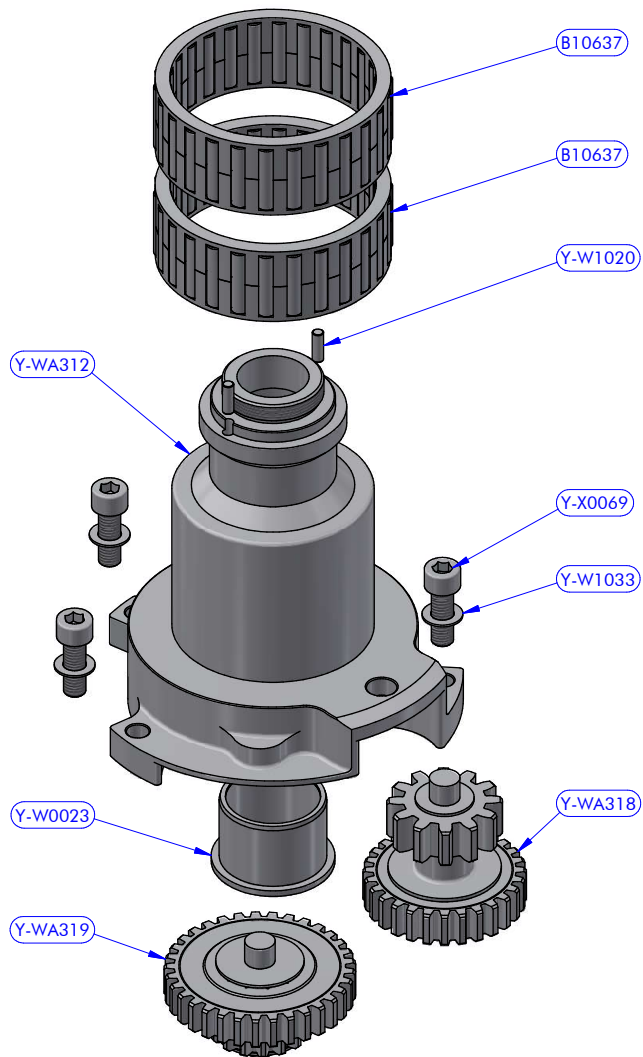

PART LIST			
CODE	DESCRIPTION	MATERIAL	Q.TY
Y-W0006	Upper ring washer	Plastic	1
Y-W0017	Stripper	Plastic	1
Y-W0143	ST plug	Plastic	6
Y-W0158	Skirt	Aluminium	1
Y-W0296CH	Self-tailing arm	Chromed brass	1
Y-W0301CH	Upper disk	Chromed brass	1
Y-W0721	Opening tool	S.Steel	1
Y-W1020	Cylinder pin	S.Steel	2
Y-W1328	Upper cap	S.Steel	1
Y-WA314	Main shaft assy	Various	1
Y-WA321	Base + Gears assy	Various	1
Y-WA324	Drum	Various	1
Y-X0057	Screw	S.Steel	1

Y-WA324 - PART LIST			
CODE	DESCRIPTION	MATERIAL	Q.TY
SFT000	Torlon ball	Torlon	57
Y-W0041	ST central disk	Aluminium	1
Y-W0049	ST disk bush	Plastic	4
Y-W0306CH	ST lower disk	Chromed brass	1
Y-W0314CH	Drum	Chromed brass	1
Y-WA002	ST-spring assy	S.Steel	4
Y-X0051	Screw	S.Steel	1
Y-X0070	Screw	S.Steel	4
Y-X0072	S.Steel washer	S.Steel	4

Y-WA321 - PART LIST

CODE	DESCRIPTION	MATERIAL	Q.TY
B10637	Roller bearing	Plastic / S.Steel	2
Y-W0023	Bearing track	Plastic / S.Steel	1
Y-W1020	Cylinder pin	S.Steel	2
Y-W1033	S.Steel washer	S.Steel	4
Y-WA312	Base + Stem	Various	1
Y-WA318	Gears kit	Various	1
Y-WA319	Gears kit	Various	1
Y-X0069	Screw	S.Steel	4

Y-WA314 - PART LIST			
CODE	DESCRIPTION	MATERIAL	Q.TY
B4219	Roller bearing	Plastic / S.Steel	1
B4234	Roller bearing	Plastic / S.Steel	1
Y-W0101	Half-ring	Brass	2
Y-W0107	Pipe spacer	Plastic	1
Y-W0121	Main shaft	S.Steel	1
Y-W0132	S.Steel washer	S.Steel	1
Y-W0141	Pawl	S.Steel	2
Y-W0151	Shaft cap	Plastic	1
Y-W0230	Gear "A2"	Bronze	1
Y-X0060	Screw	S.Steel	1
Y-X0087	Torsion spring	S.Steel	2